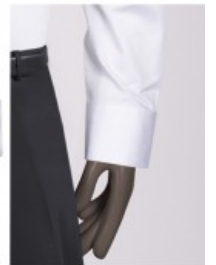

Style ID: SH218

PRODUCT INFO

SHIRT M250406

DESCRIPTION

- STAND UP COLLAR
- CONTRASTING TRIM DETAIL
- LONG SLEEVE
- 5 BUTTON FRONT
- FRENCH CUFF

CONTACT US:

TOPHAT IMAGEWEAR
230 DUFFY AVENUE, SUITE E
HICKSVILLE, NY 11801
TEL +1 800 452 3331
FAX +1 516 390 7407
CUSTOMERSERVICE@TOPHATIMAGEWEAR.COM

**Available in
Button Cuff**