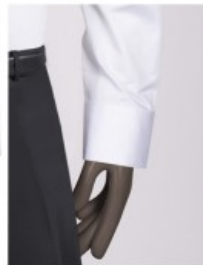

TopHat

I M A G E W E A R

Alan Steinger

Style ID: SH215

PRODUCT INFO

SHIRT M250406

DESCRIPTION

- STAND UP COLLAR
- LONG SLEEVE
- 5 BUTTON FRONT
- FRENCH CUFF

CONTACT US:

TOPHAT IMAGEWEAR

230 DUFFY AVENUE, SUITE E

HICKSVILLE, NY 11801

TEL +1 800 452 3331

FAX +1 516 390 7407

CUSTOMERSERVICE@TOPHATIMAGEWEAR

**Available in
Button Cuff**